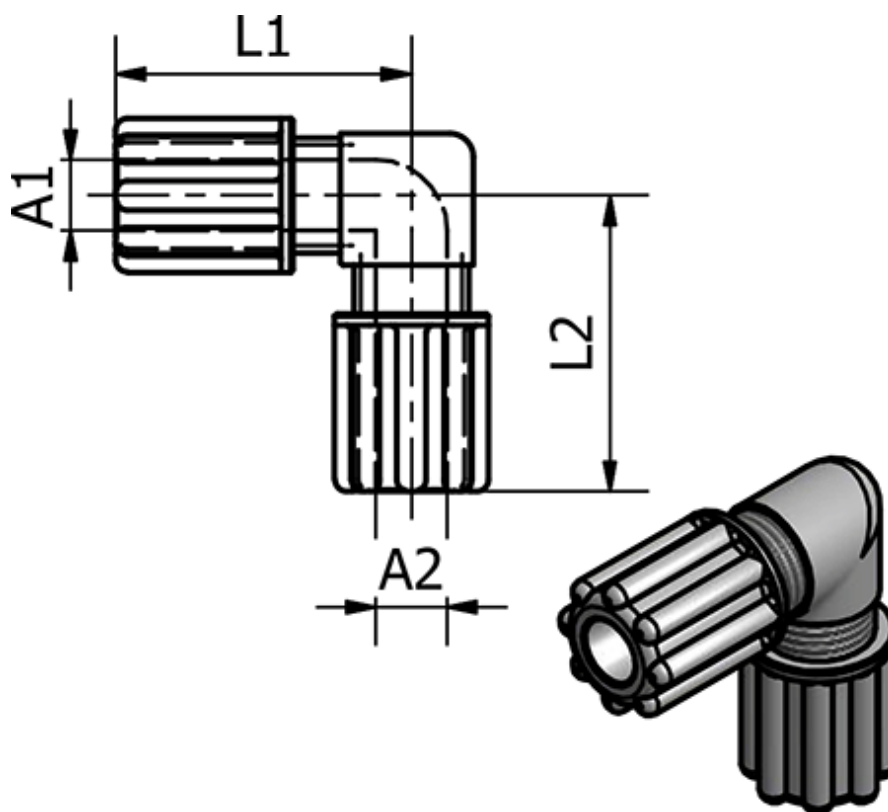

Article number: 58614014

Description: Push-on 140.14, Ø9/12, Ø9/12  
Angle

## Measures

Ext. Hose Diameter A1 = 9/12

Ext. Hose Diameter A2 = 9/12

L1 = 37

L2 = 37